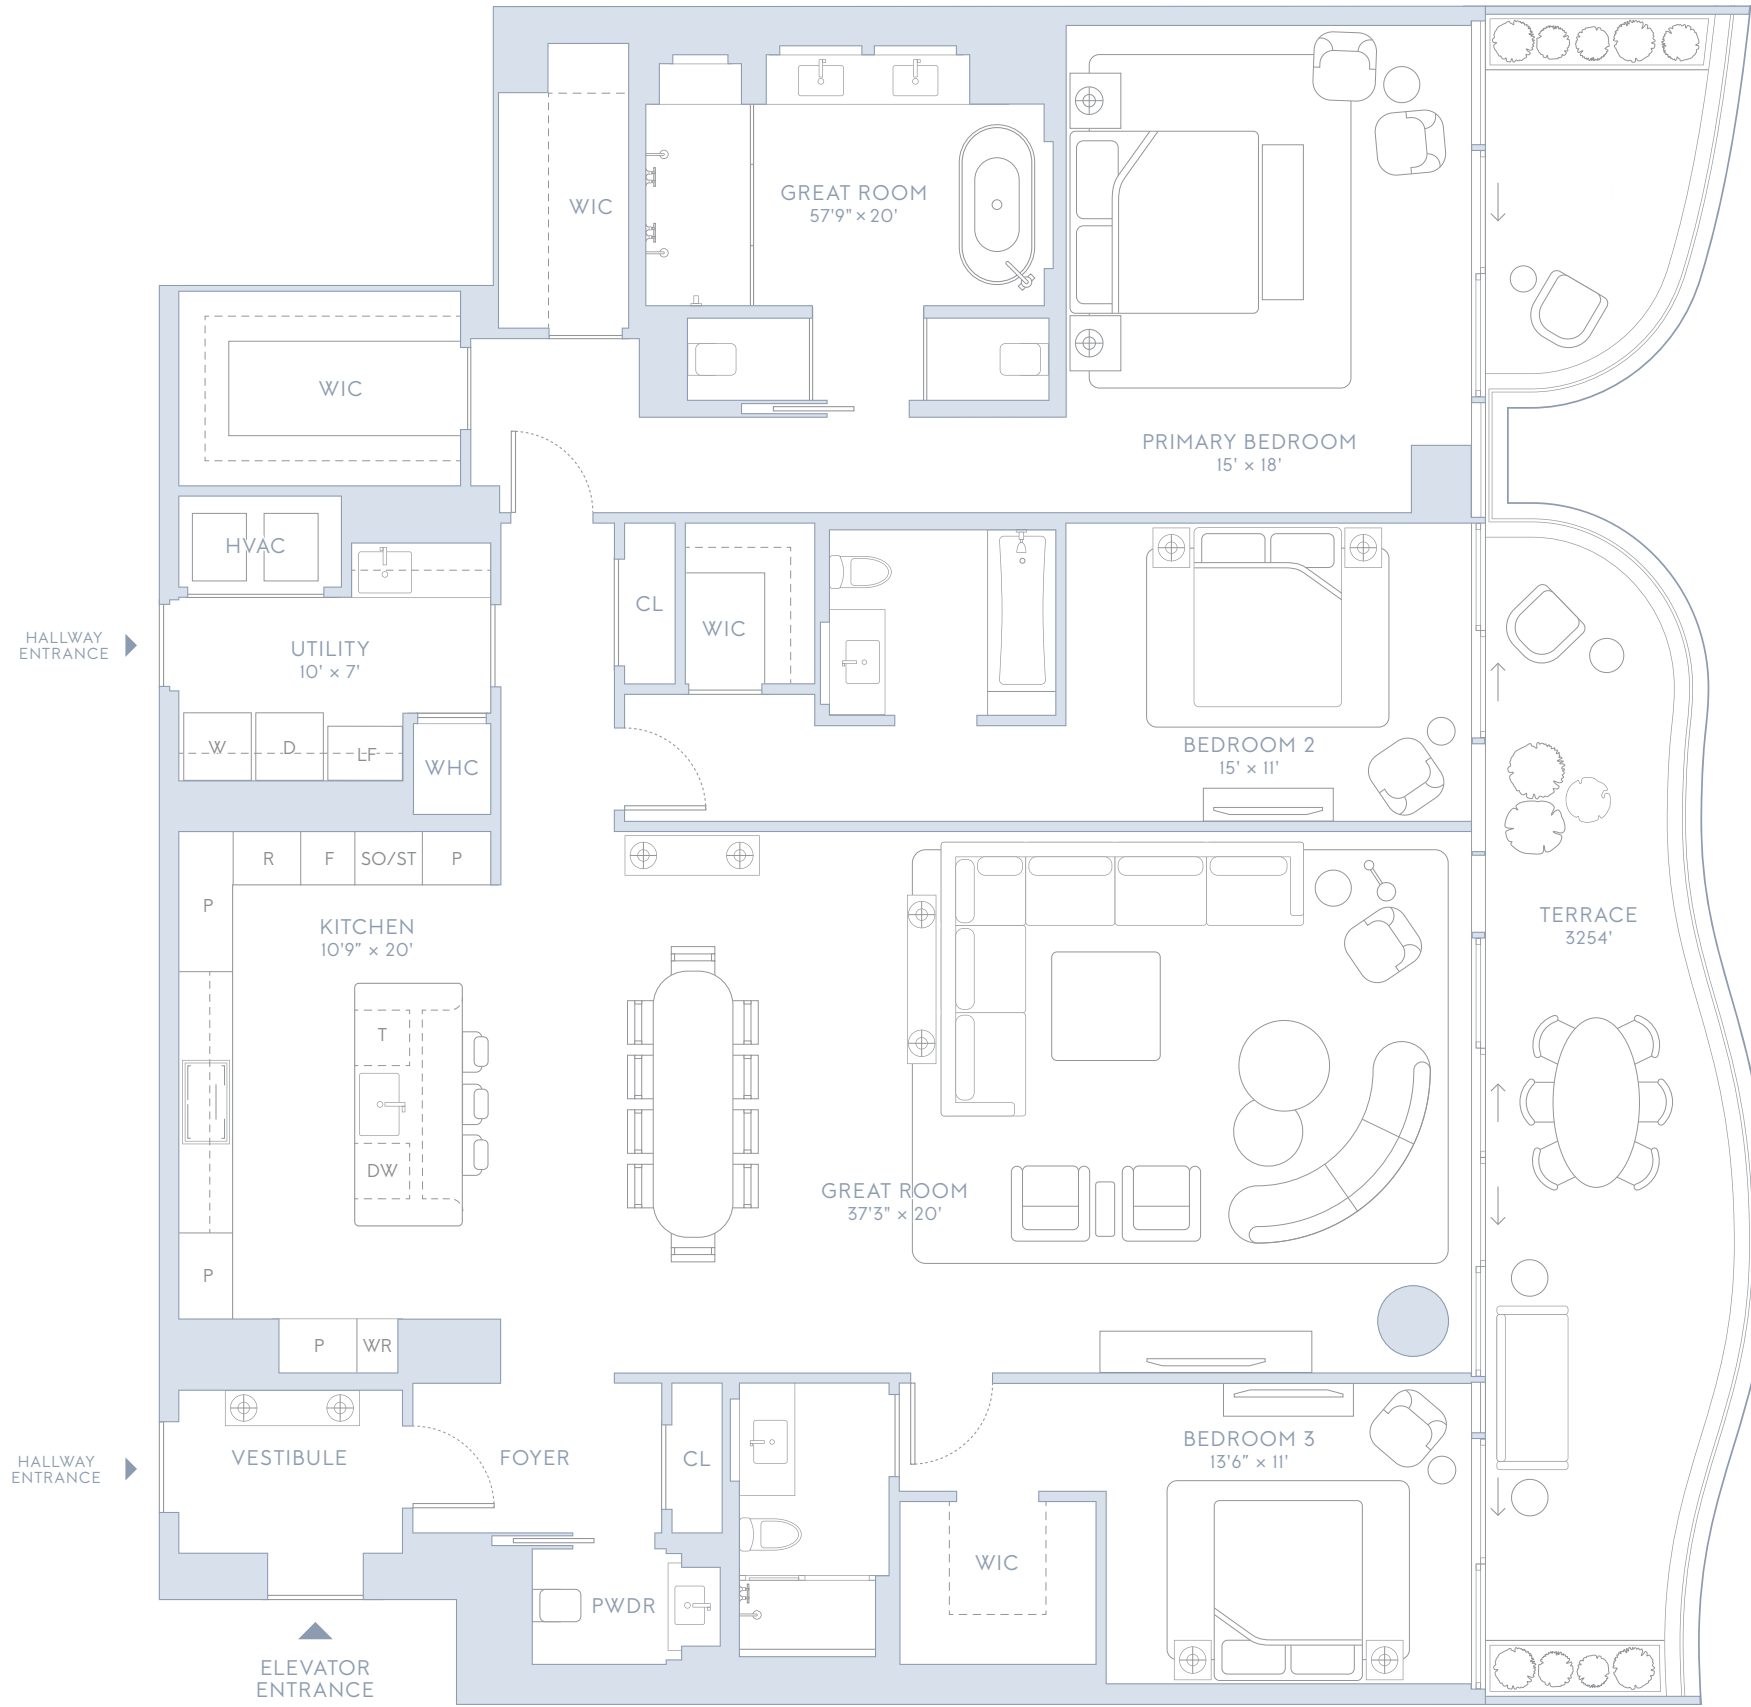

## EXTERIOR

220 square feet  
67 square meters

# 1201-1901

4+ Bedrooms  
3.5 Bathrooms

**INTERIOR**  
3,741 square feet  
1140 square meters

**EXTERIOR**  
1,023 square feet  
312 square meters

**TOTAL**  
4,764 square feet  
1,452 square meters

OCEANSIDE PARK

# 1202-1902

3 Bedrooms  
3.5 Bathrooms

**INTERIOR**  
2,867 square feet  
874 square meters

**EXTERIOR**  
387 square feet  
118 square meters

**TOTAL**  
3,254 square feet  
992 square meters

ATLANTIC OCEAN  
OCEAN TERRACE PARK