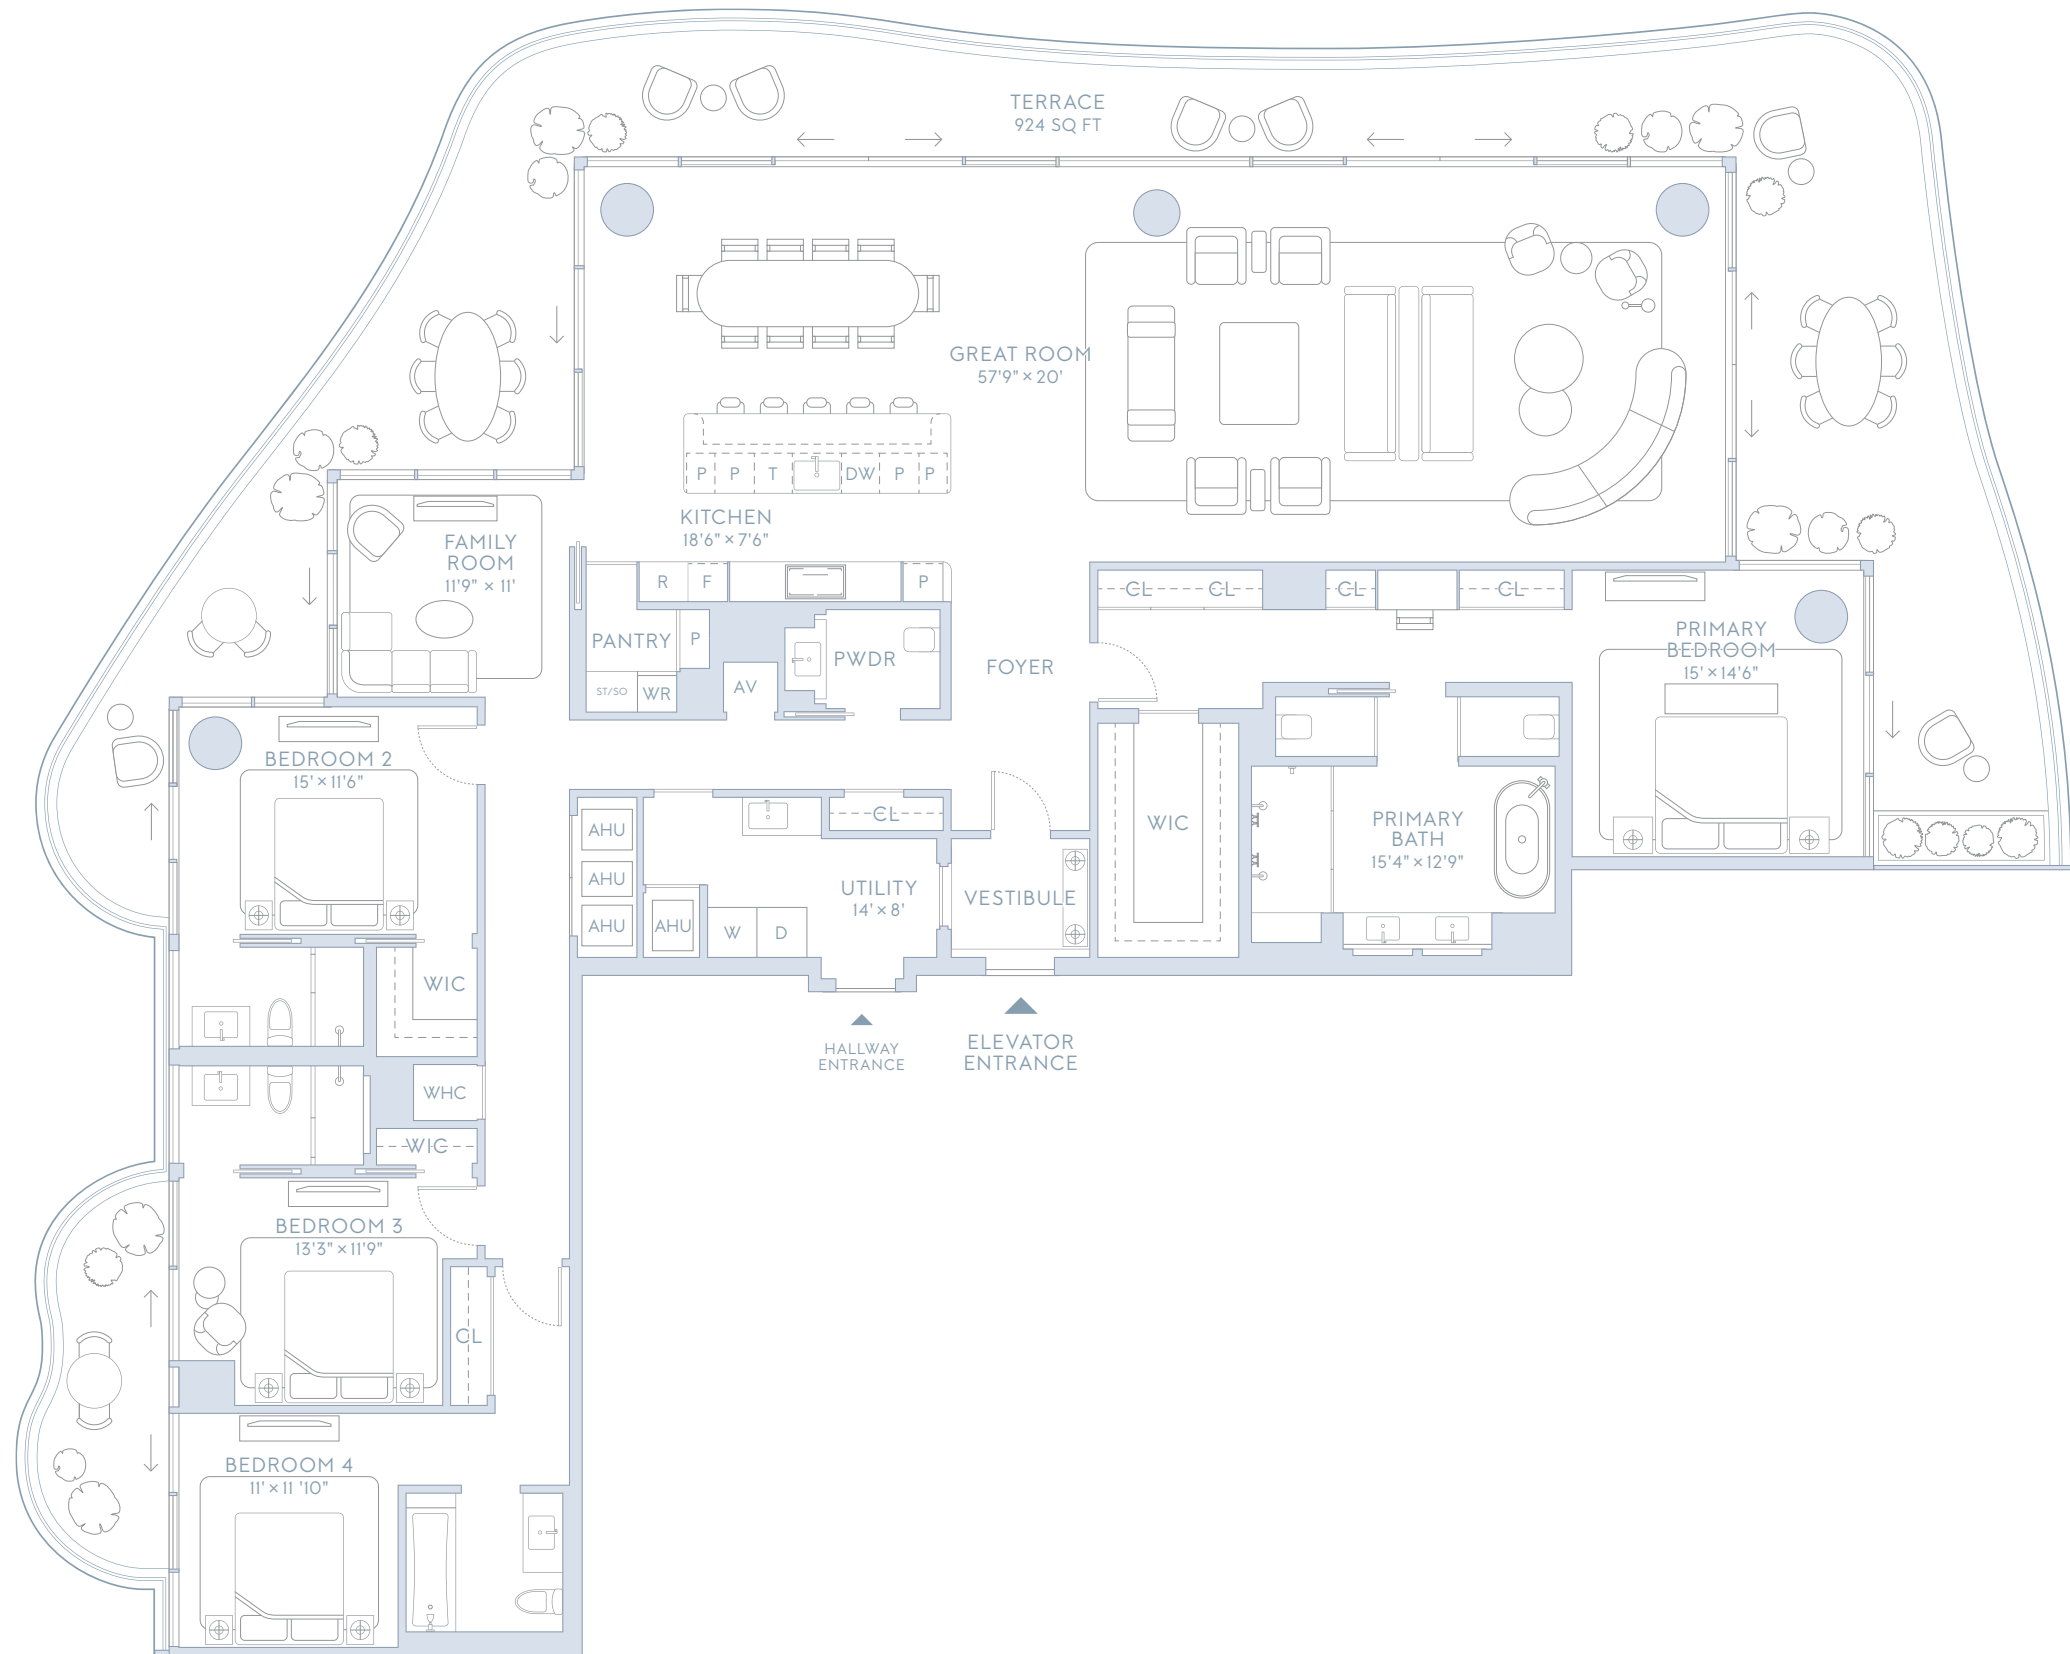

# 601-1101

4+ Bedrooms  
4.5 Bathrooms

**INTERIOR**  
3,653 square feet  
1,113 square meters

**EXTERIOR**  
924 square feet  
282 square meters

**TOTAL**  
4,577 square feet  
1,395 square meters

OCEANSIDE PARK

# 602-1102

2 Bedrooms  
2.5 Bathrooms