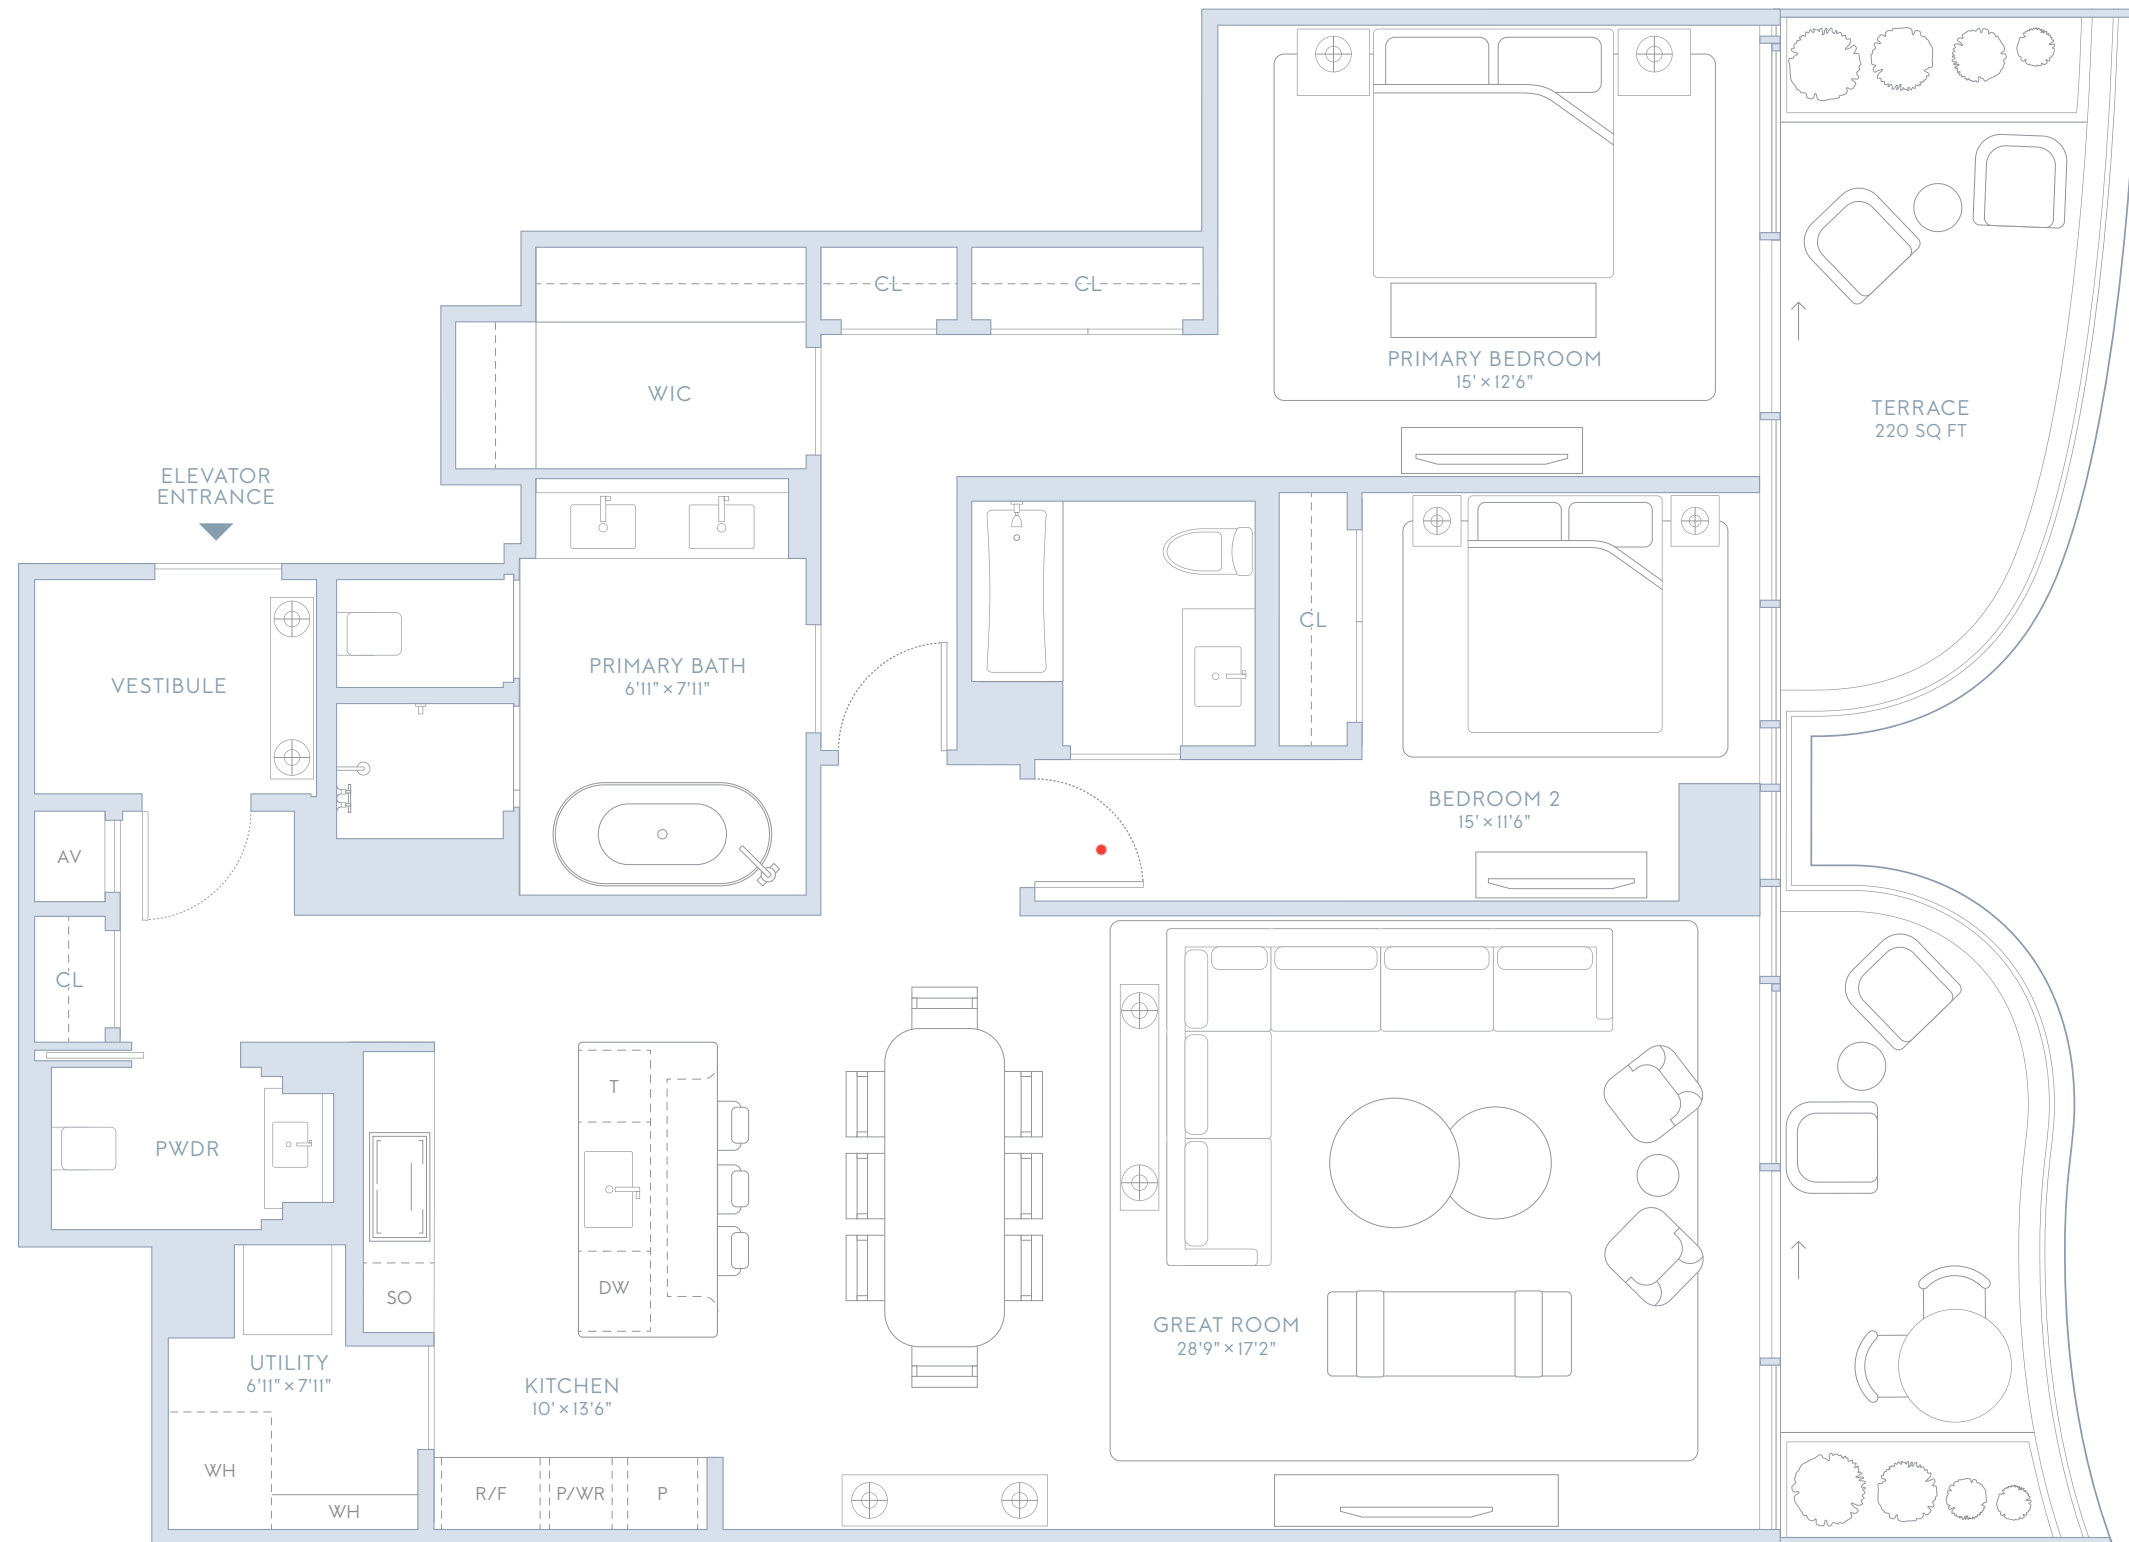

602-1102

2 Bedrooms
2.5 Bathrooms

INTERIOR

1,781 square feet
543 square meters

EXTERIOR

220 square feet
67 square meters

TOTAL

2,001 square feet
610 square meters

OCEANSIDE PARK

OCEAN TERRACE PARK
ATLANTIC OCEAN