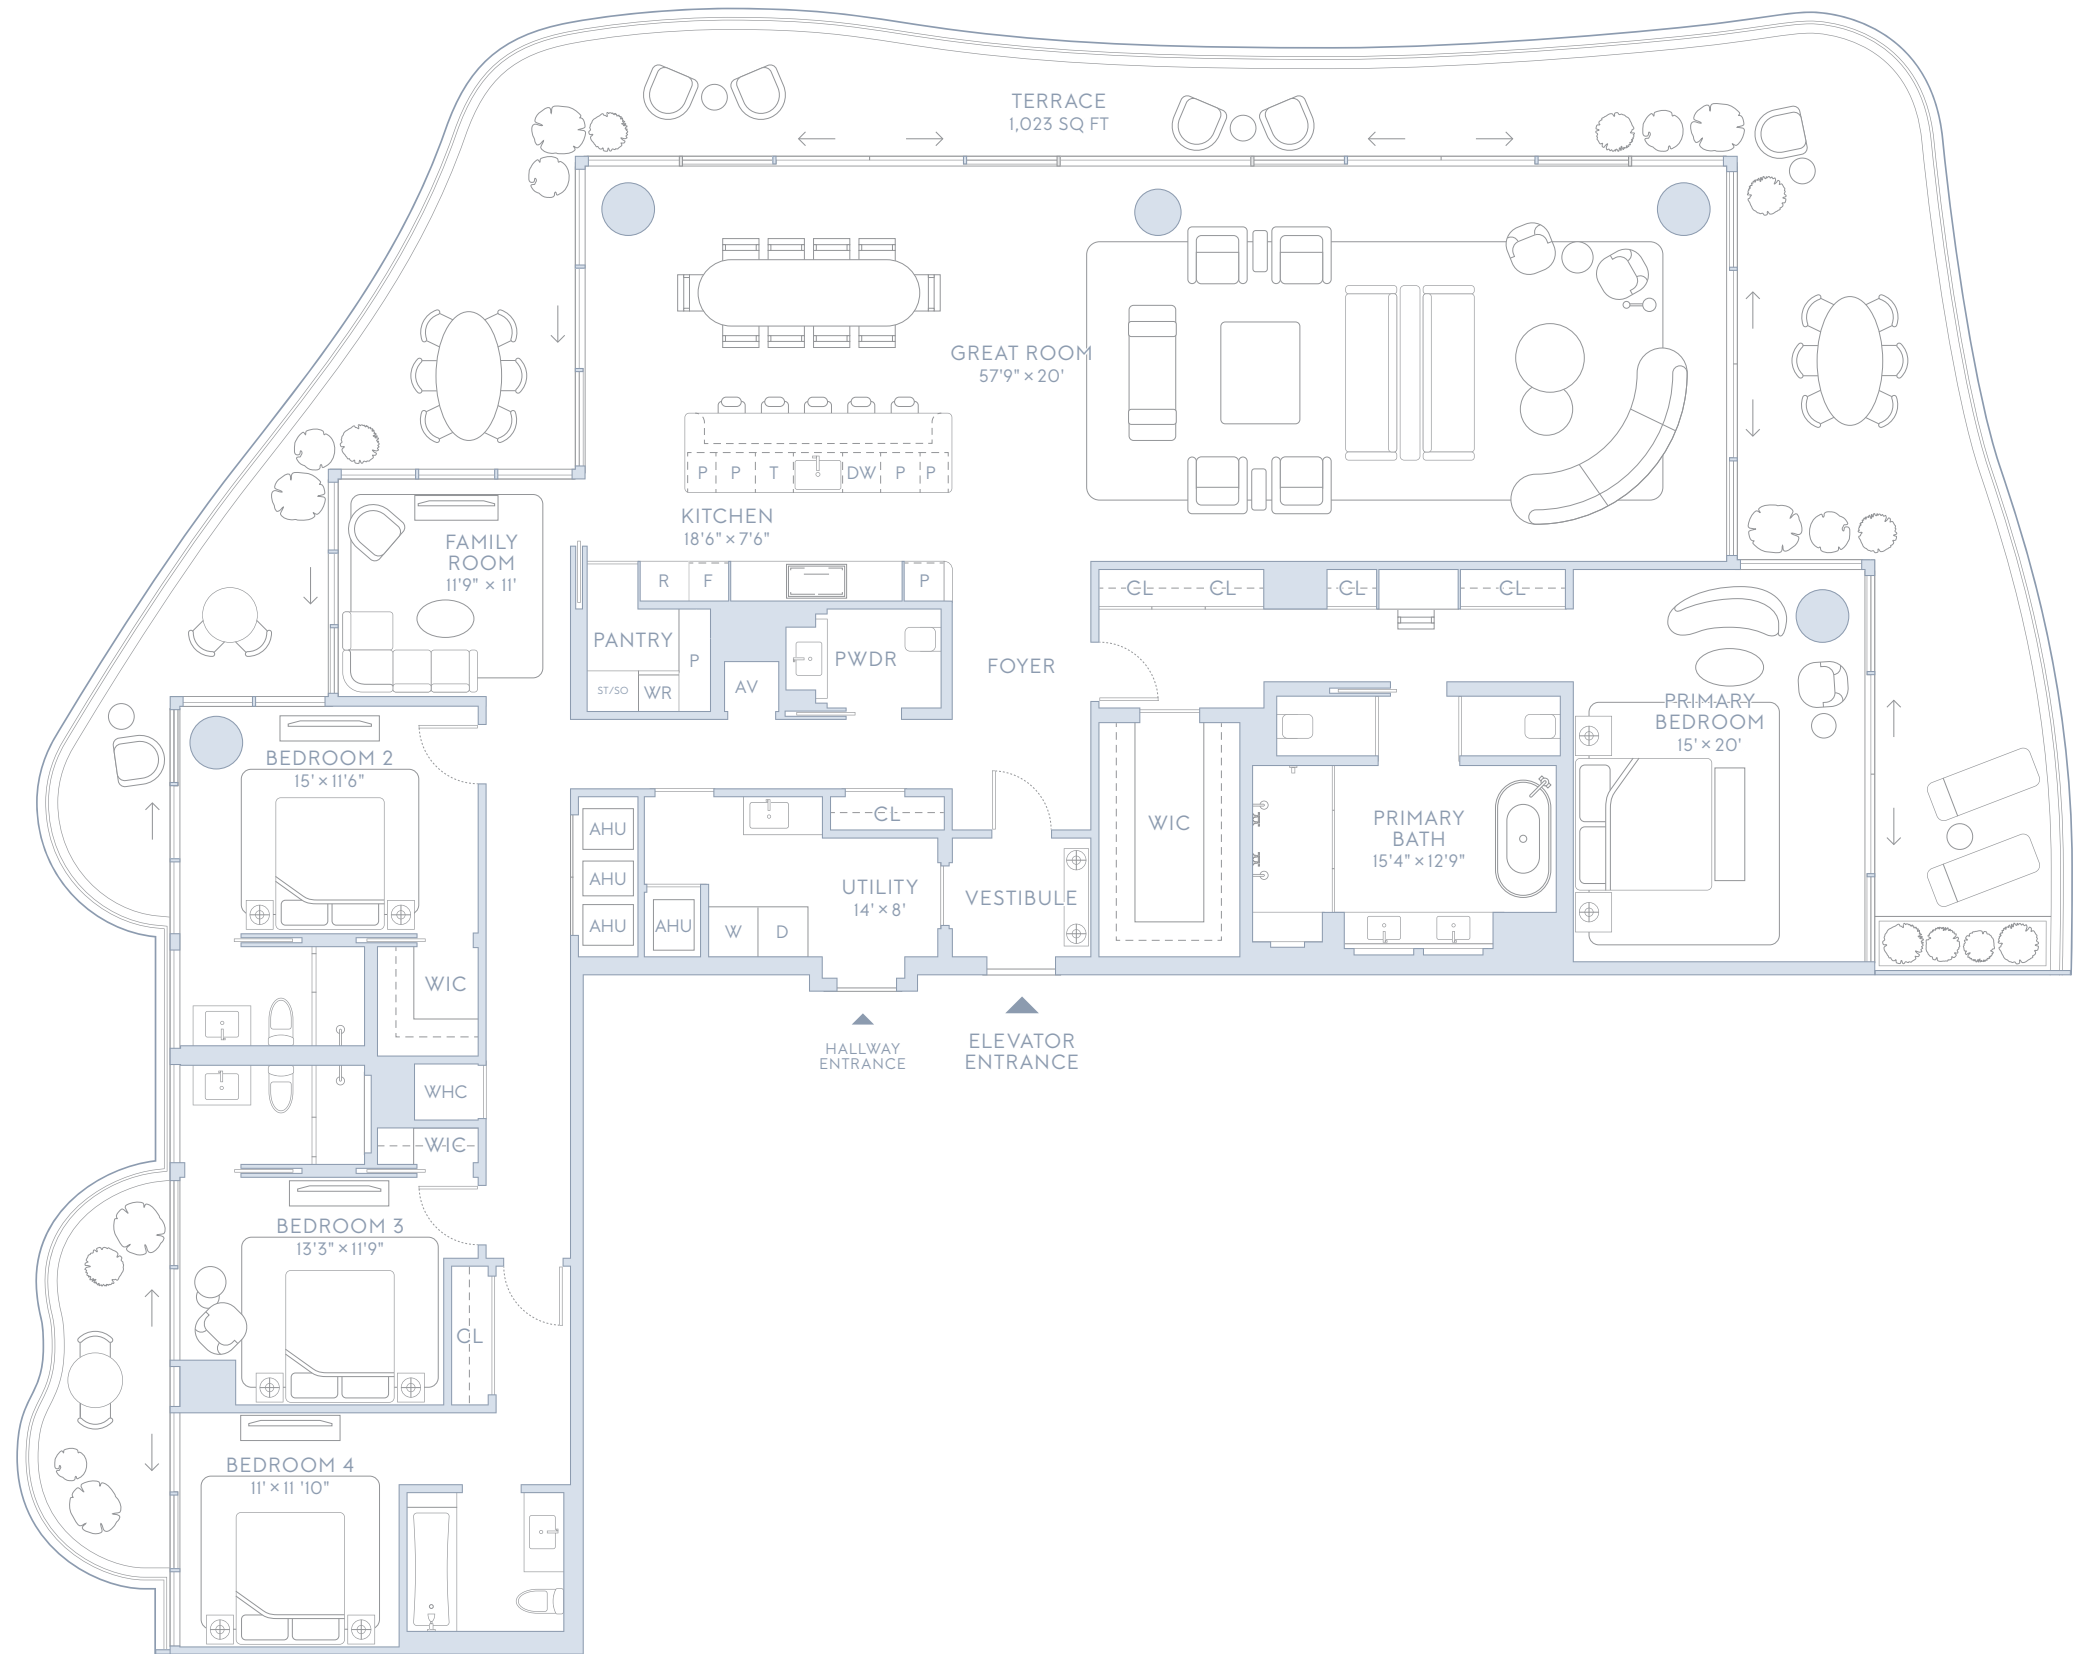

# 1201-1901

4+ Bedrooms  
3.5 Bathrooms

**INTERIOR**  
3,741 square feet  
1140 square meters

**EXTERIOR**  
1,023 square feet  
312 square meters

**TOTAL**  
4,764 square feet  
1,452 square meters

OCEANSIDE PARK

# 1202-1902

3 Bedrooms  
3.5 Bathrooms

**INTERIOR**  
2,867 square feet  
874 square meters

**EXTERIOR**  
387 square feet  
118 square meters

**TOTAL**  
3,254 square feet  
992 square meters

ATLANTIC OCEAN  
OCEAN TERRACE PARK